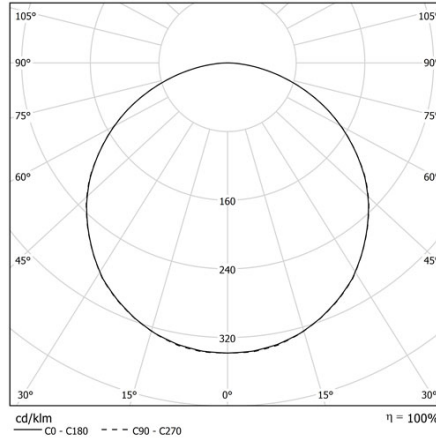

ONE RING PG

Decorative technical element with various diameters, direct emission. UGR<22

CODE		FLUX	SIZE	CERTIFICATIONS
17PG77K4	77W 4000K	8288lm	1510mm	    

Optics

Methacrylate satin diffuser for soft diffusion with UGR<22

Specifications

CRI>90
McAdams 3
Life Time: L80/B10 >50.000h
5 years complete warranty
Eye safety: RG0/RG1 in accordance with EN62471:2009

Body

Manufactured from extruded aluminum with epoxy powder coating.