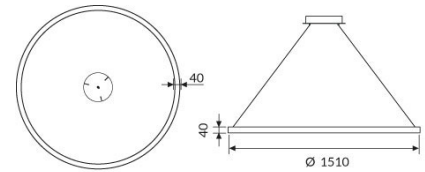

ONE RING PG

Decorative technical element with various diameters, direct emission. UGR<22

CODE		FLUX	SIZE	CERTIFICATIONS
17PG77K4	77W 4000K	8288lm	1510mm	    

Optics

Methacrylate satin diffuser for soft diffusion with UGR<22